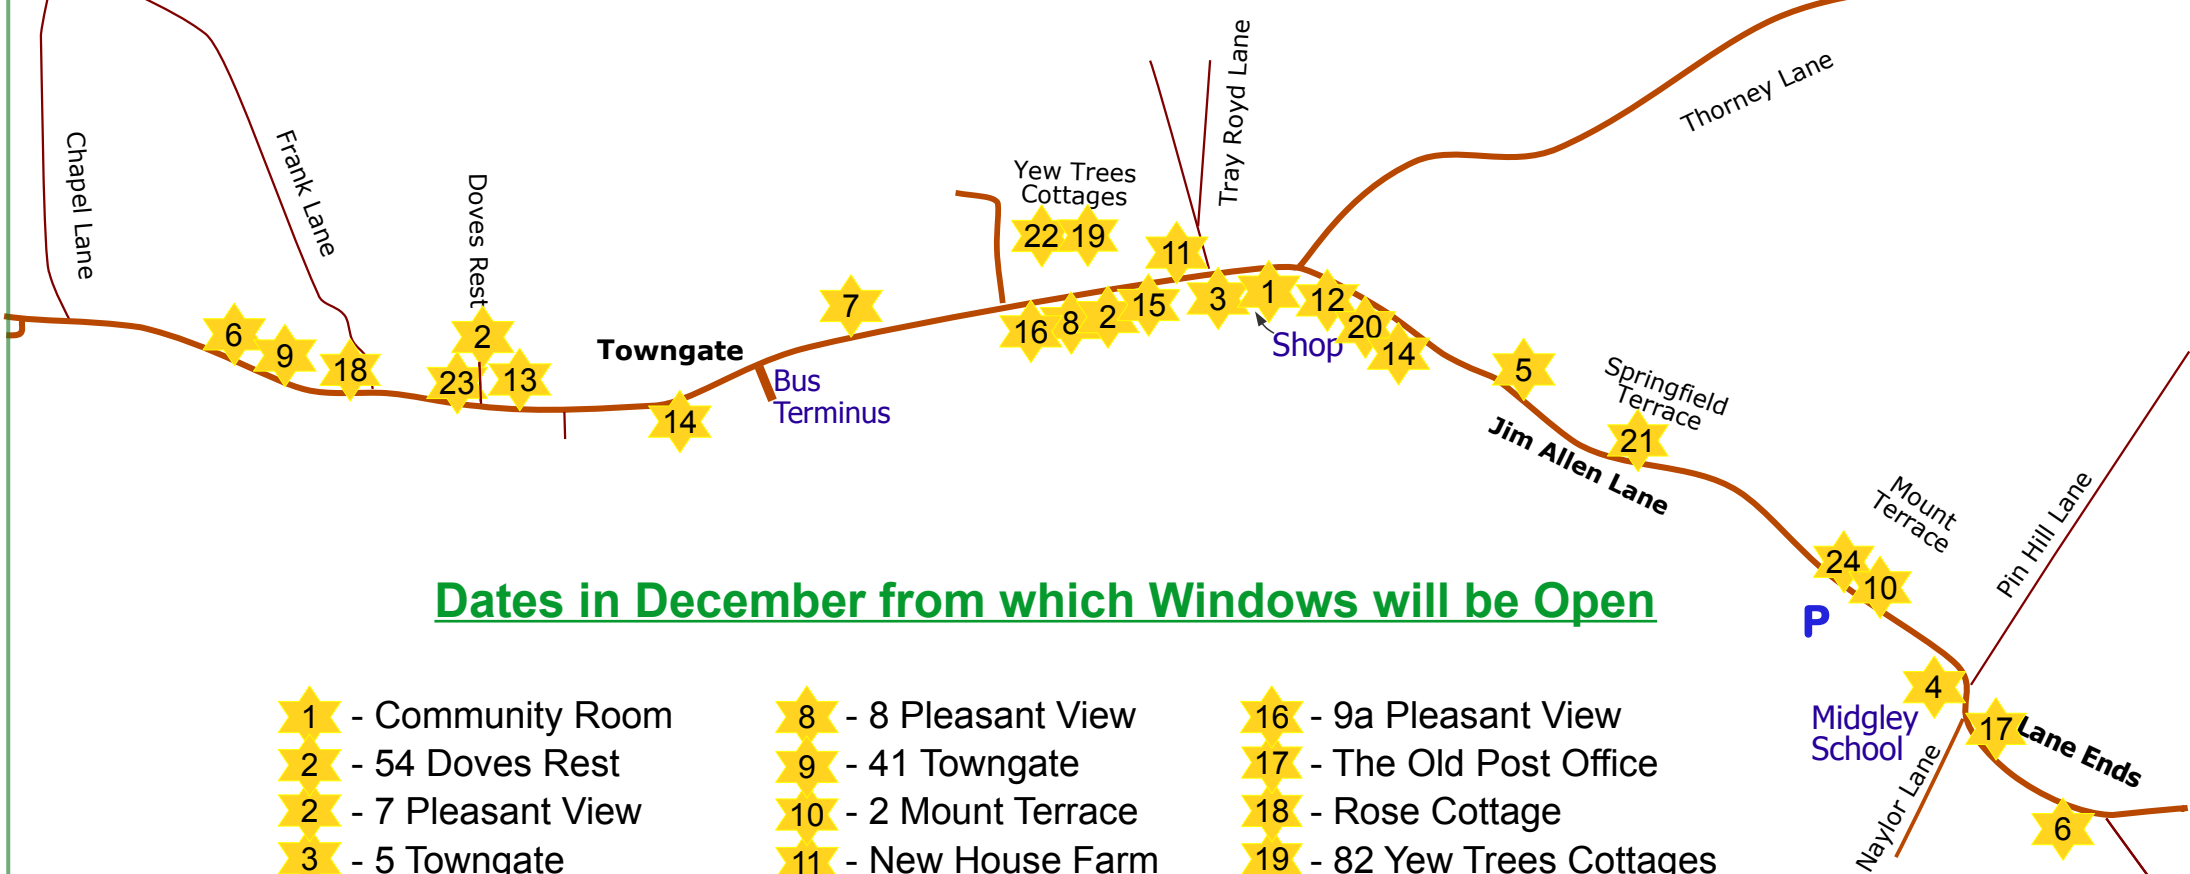

Midgley Advent Windows

2020

Dates in December from which Windows will be Open

- | | | |
|----------------------|----------------------|----------------------------|
| 1 - Community Room | 8 - 8 Pleasant View | 16 - 9a Pleasant View |
| 2 - 54 Doves Rest | 9 - 41 Towngate | 17 - The Old Post Office |
| 2 - 7 Pleasant View | 10 - 2 Mount Terrace | 18 - Rose Cottage |
| 3 - 5 Towngate | 11 - New House Farm | 19 - 82 Yew Trees Cottages |
| 4 - Midgley School | 12 - 2 Towngate | 20 - Lydgate Farm |
| 5 - Well House | 13 - Stocks Farm | 21 - 7 Springfield Terrace |
| 6 - 39 Towngate | 14 - Lydgate Barn | 22 - 81 Yew Trees Cottages |
| 6 - 1 Lane Ends | 14 - 7 Towngate | 23 - 50 Towngate |
| 7 - Great House Barn | 15 - 4 Pleasant View | 24 - 1 Mount Terrace |